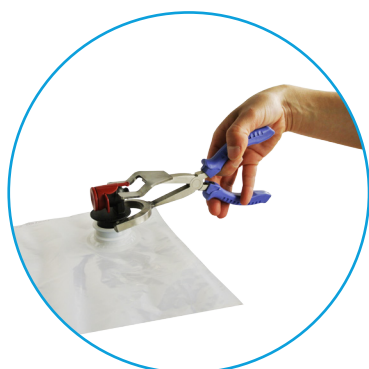

Vitop Pincer

Convenience

BASIC TOOL

Aimed especially to small producers, the hand tool was designed for manual Bag-in-Box® filling. It allows complete and effortless insertion of the tap into the gland.

Benefits

Advantages of the Vitop pincer

- 1 **RELIABLE:** Made of aluminium. Solid structure.
- 2 **EASY TO USE:** Perfectly adapted and designed for the Original Vitop® tap. Can be used with only one hand.

Place the hand tool facing the pouring hole of the tap

Insert the hand tool clamp in the upper part of the gland

Press until the total insertion of the Vitop tap into the gland